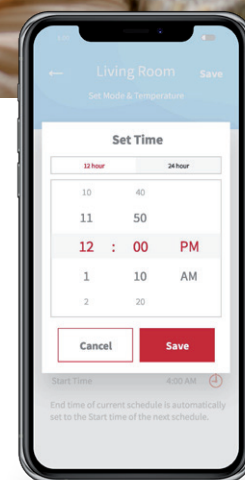

As you leave home

Your air conditioner will stop automatically or switch to a more economic preset temperature for optimal energy efficiency.

Enabling Smart-Fence

1. Set your Smart-Fence perimeter from 500m to 10km around your house.
2. Select your preferred behaviour as you leave or enter your Smart-Fence perimeter.
3. Enjoy smarter air, from anywhere. Smart-Fence activation notifications will be sent to your phone and other pre-defined users' automatically.
4. Adjust the temperature or reset Smart-Fence any time from your airCloud Home app.

Command with your voice

Connect with your smart speaker.

airCloud Home is fully-compatible with Amazon Alexa and Google Assistant, enabling you to change the temperature hands-free while you cook, clean, or exercise.

Plan to save energy

Intuitive scheduling options work around your needs:

- Set the simple timer before bed and save energy while you sleep
- Use the weekly timer to schedule operation around your daily routine.