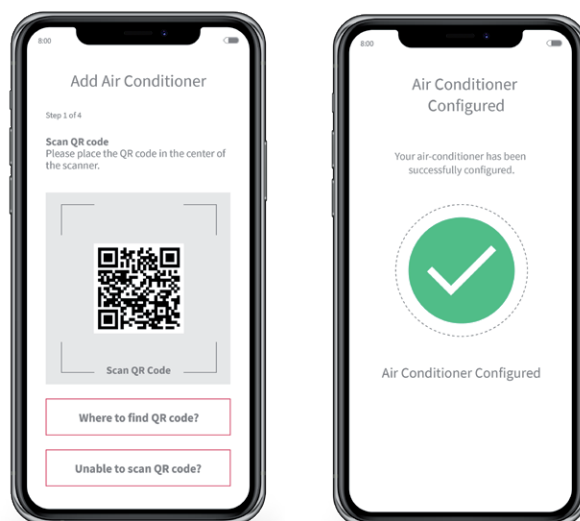

Shared access with your family

airCloud Home allows you to provide access for up to 20 people.

You can choose to restrict access for certain functions

Easy to troubleshoot

In the event of a system malfunction, an error code will display on screen, which you can reference when contacting your service provider through the app.

Data security

Your security is our top priority. With high security standards, only a minimal amount of personal data is required to set up your account.

App available in 21 languages

- English
- French
- Italian
- Spanish
- German,
- Portuguese (BR & EU)
- Dutch
- Danish
- Swedish
- Thai
- Chinese (Traditional & Simplified)
- Indonesia
- Polish
- Hungarian
- Czech
- Romanian
- Greek
- Croatian
- Slovenian
- Vietnamese
- Malay

How airCloud Home works

Connect your air conditioner to the cloud, via your home wireless network.

airCloud Adapter Discreet and easy to install

- airCloud Adapter² is placed underneath your indoor unit
- Installation process is simple. Pair the app with your air conditioner(s) using a QR code
- No additional power source is required
- Small discreet unit: 80mm (L) x 40mm (D) x 16.5mm (H) @ 80g

Simple QR scan and setup to start your airCloud Home journey

To connect to your Hitachi air conditioner, simply scan the QR code on your indoor unit.

This will enable you to pair and configure your app to your air conditioner in an instant.