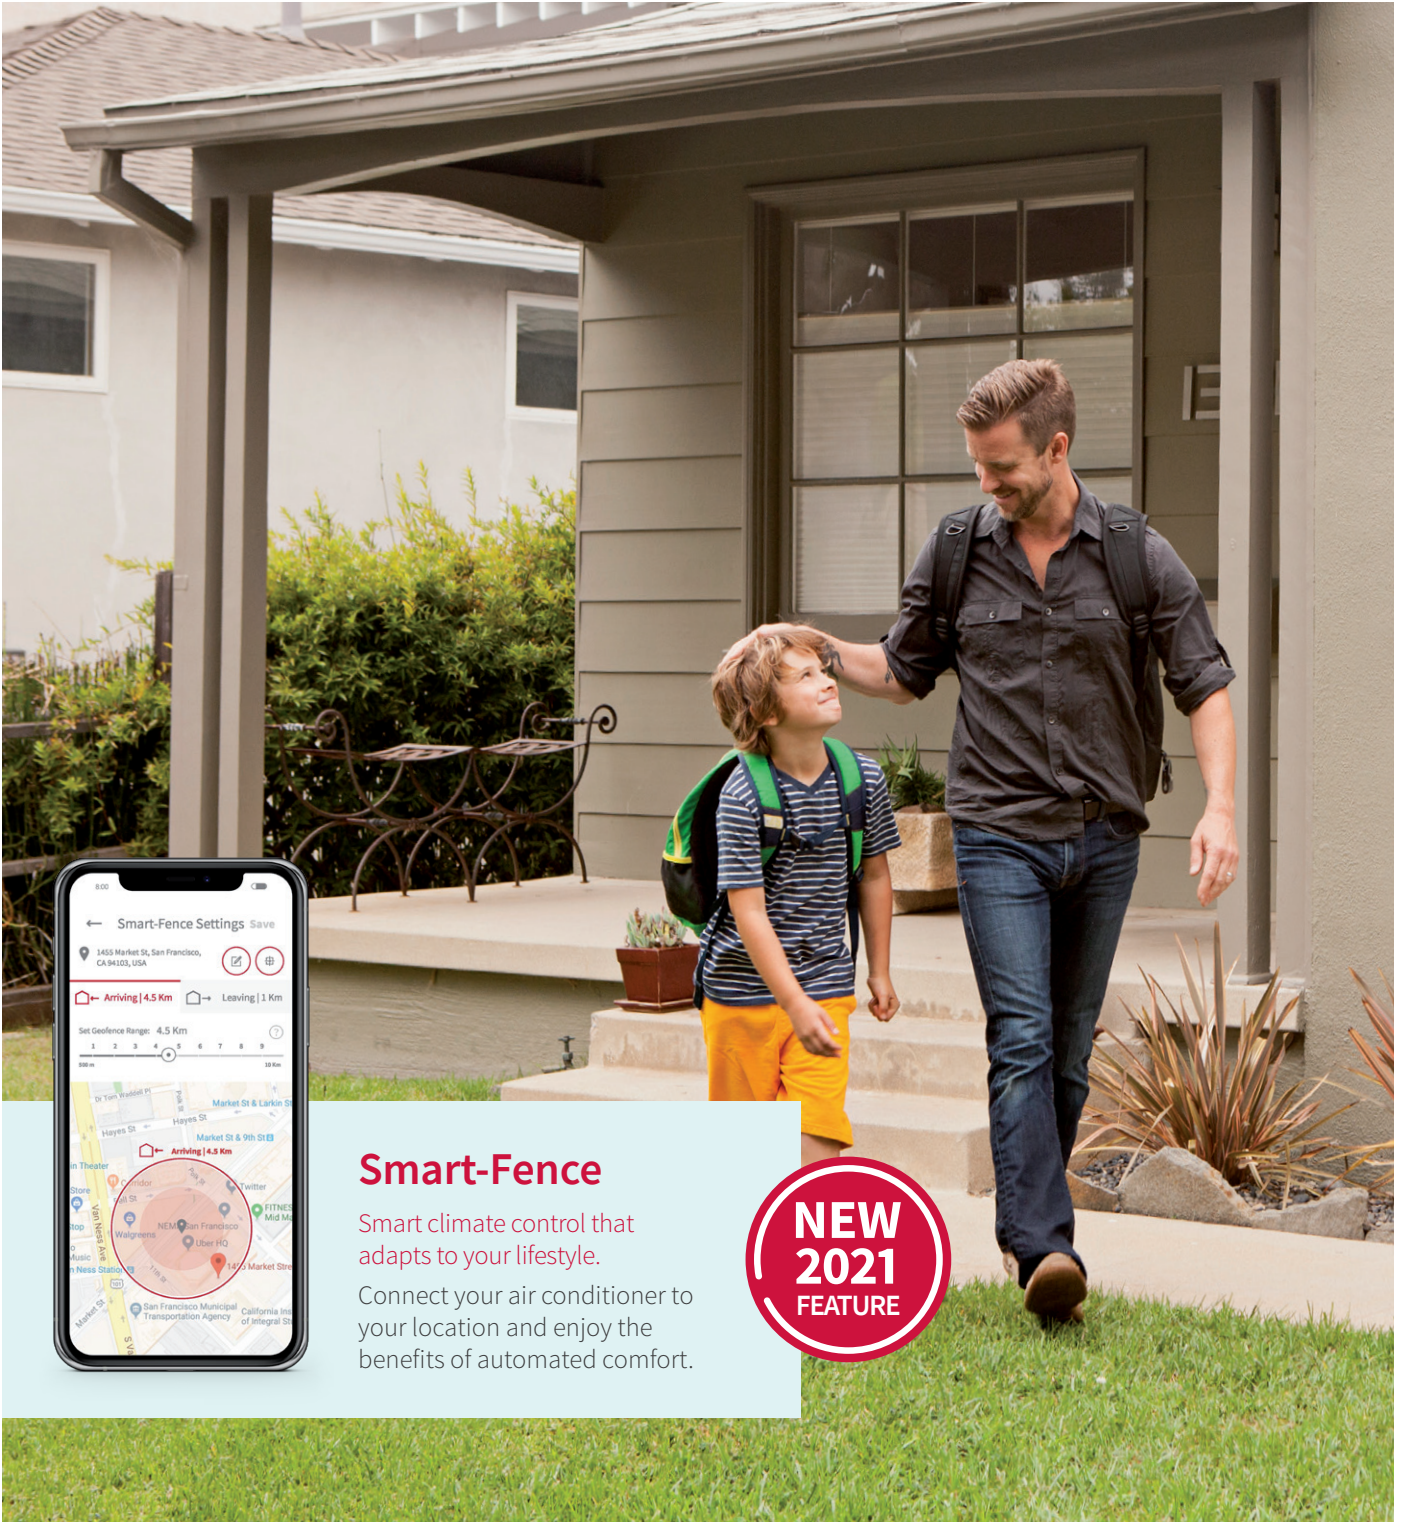

Smarter air, from anywhere

Controls made easy

Simplicity of an app.

airCloud Home is a user-friendly interface that lets you control your air conditioner directly from your smartphone.

**NEW
2021
FEATURES**

Key Features

Available now with **airCloud Home** version 3.0

Smart-Fence

Automatic operation of your air conditioner based on your location

Multi-User

Up to 20 users per airCloud Home module

Voice control

Connect with your smart speaker and set your indoor climate via voice control.

Smart-Fence

Smart climate control that adapts to your lifestyle.

Connect your air conditioner to your location and enjoy the benefits of automated comfort.

As you arrive home

Your air conditioner will automatically turn on, helping to create a comfortable and welcoming indoor climate.

As you leave home

Your air conditioner will stop automatically or switch to a more economic preset temperature for optimal energy efficiency.

Enabling Smart-Fence

1. Set your Smart-Fence perimeter from 500m to 10km around your house.
2. Select your preferred behaviour as you leave or enter your Smart-Fence perimeter.
3. Enjoy smarter air, from anywhere. Smart-Fence activation notifications will be sent to your phone and other pre-defined users' automatically.
4. Adjust the temperature or reset Smart-Fence any time from your airCloud Home app.