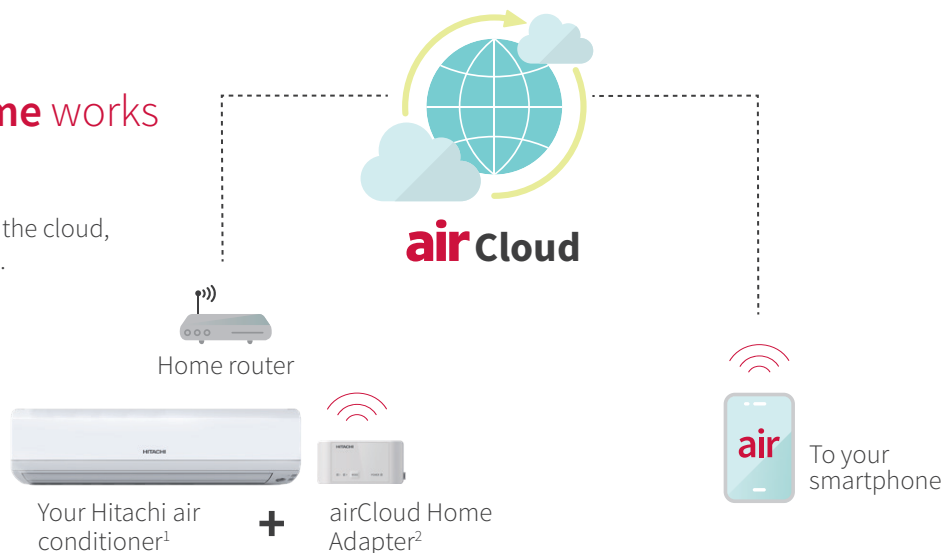

Smarter air, from anywhere

Controls made easy

Simplicity of an app.

airCloud Home is a user-friendly interface that lets you control your air conditioner directly from your smartphone.

**NEW
2021
FEATURES**

Unlimited connections

Access to an unlimited number of properties and manage all of your Hitachi air conditioners from the app without restriction.

FrostWash activation

With airCloud Home, you can activate the Hitachi exclusive self-cleaning function while you're away, and contribute to preserving your indoor air quality.

Shared access with your family

airCloud Home allows you to provide access for up to 20 people.

You can choose to restrict access for certain functions

Easy to troubleshoot

In the event of a system malfunction, an error code will display on screen, which you can reference when contacting your service provider through the app.

How airCloud Home works

Connect your air conditioner to the cloud, via your home wireless network.

airCloud Adapter Discreet and easy to install

- airCloud Adapter² is placed underneath your indoor unit
- Installation process is simple. Pair the app with your air conditioner(s) using a QR code
- No additional power source is required
- Small discreet unit: 80mm (L) x 40mm (D) x 16.5mm (H) @ 80g